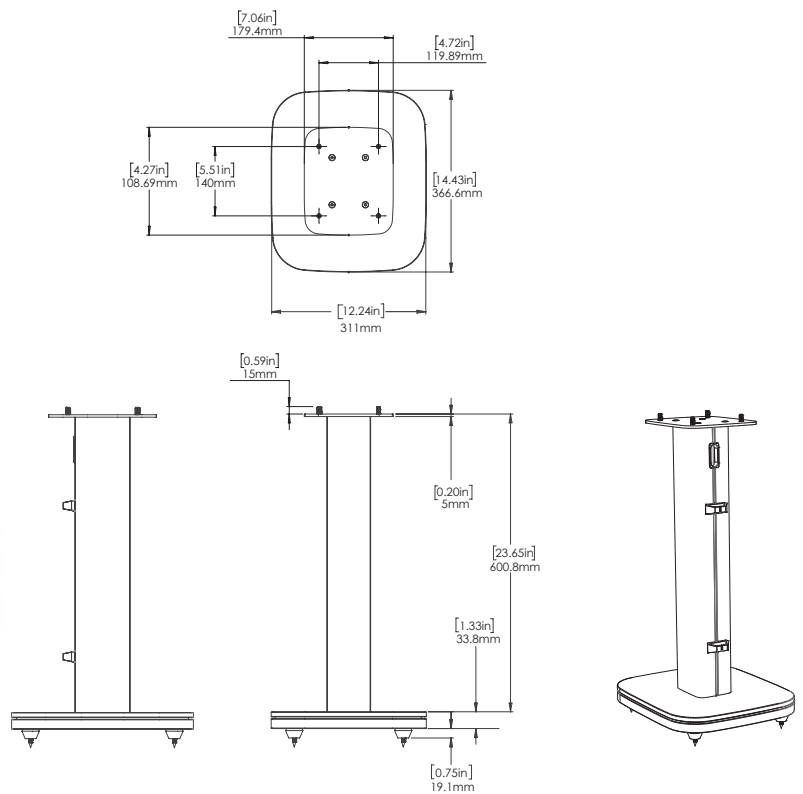

HDI-FS Loudspeaker Stand

JBL

Features

- Designed to perfectly match the HDI-1600
- Black gloss painted MDF base and includes carpet spikes
- Anodized black aluminum column, with same gently curved sides as HDI-1600
- Internal and external speaker cable routing options
- Packed and sold in pairs

Specifications

- ▶ Pedestal height: 25.73" (653.7mm)
- ▶ Pedestal width: 7.06" (179.4mm)
- ▶ Base width: 12.24" (311mm)
- ▶ Base depth: 14.43" (366.6mm)