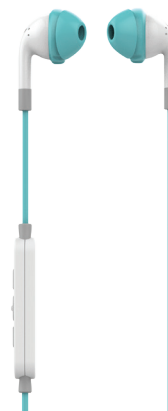

Inspire™ 700 for Women

In-Ear Wireless Sport Headphones with charging case

Features and Benefits

Up to 8-hour playback and 16-hour extended battery life

Providing up to 8 hours of playback, thanks to the charging case, these headphones ensure up to 16 hours of extended battery life. The charging case offers a rugged and secure protection to your headphones while not in use.

TwistLock™ technology

Our patented TwistLock™ technology provides a secure fit, ensuring these headphones never fall out even during the most rigorous physical activities.

FlexSoft™

Guaranteed never to hurt, these headphones are ergonomically designed to avoid nerve rich areas of the ear for long-lasting comfort. Made with ultra-soft medical-grade, flexible silicone to ensure a comfortable fit for hours on end.

Sweat Proof

Developed for training in any conditions, the Inspire™ 700 endures through rain, water, and sweat.

Microphone with music and track control

The sweat and water resistant 3-button microphone system provides a new level of convenience for the multi-tasker. Through the click of a button, you're able to control phone calls and music tracks without breaking from your work-out. Compatible with most smart phones.

JBL Signature Sound with Pure Bass performance

For 70 years JBL has engineered precise, naturally articulated sound found in high-end cinemas, arenas and recording studios around the world.

What's in the box:

- 2 sizes
- Sport carry pouch
- Charging cable
- Charging case
- 1 x Warranty / Warning
- 1 x Safety Sheet / QSG

Technical specifications:

- Dynamic Driver size: 12.2mm
- Frequency response: 20–20kHz
- Impedance: 32 Ohm
- BT type: 4.1
- Battery lifetime (hr): up to 8
- Weight: 17.5g

Charging Case:

- Battery type: 400mAh
- Battery lifetime: up to 16 additional hours
- Weight: 80g